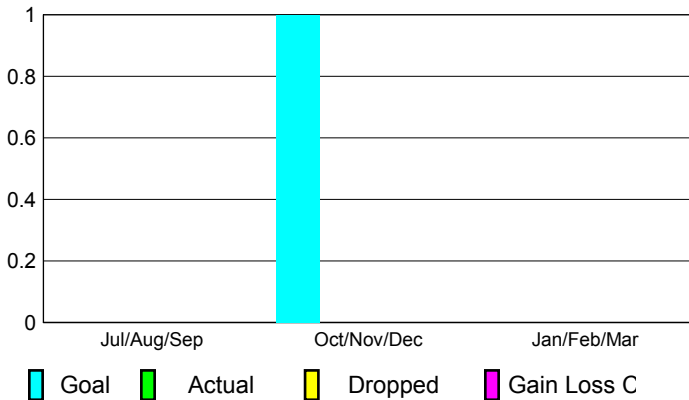

2012-2013 GMT Reports for District (or Undistricted) **District 331 C**

GMT: **Shinobu Goto**

Location: **JAPAN**

GMT CA: **5**

CLUBS

Club Results
2012-2013

Clubs
2011-2012

Month	New Club Goal	Actual New Clubs	Actual Dropped Clubs	Gain/Loss of Clubs	Gain/Loss of Clubs
Jul/Aug/Sep	0	0	0	0	0
Oct/Nov/Dec	1	0	0	0	0
Jan/Feb/Mar	0				0
Totals	1	0	0	0	0

Club Results 2012-2013

Goal, New, Dropped, Gain/Loss

Comparison of Club Gain/Loss

Current Year Compared to the Previous Year

YTD Status Quo Clubs 2012-2013

Status Quo Clubs Compared to Status Quo Members

MEMBERSHIP