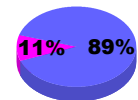

Membership Results
2012-2013

Membership
2011-2012

Month	Net Memb Goal	Actual New Memb	Actual Dropped Memb	Gain/Loss of Memb	Gain/Loss of Memb
Jul/Aug/Sep	30	60	-40	20	31
Oct/Nov/Dec	55	25	-27	-2	-12
Jan/Feb/Mar	10				-12
Totals	95	85	-67	18	7

Membership Results 2012-2013

Goal, New, Dropped, Gain/Loss

Comparison of Membership Gain/Loss

Current Year Compared to the Previous Year

Gender Comparison 2012-2013

Jul/Aug/Sep

Oct/Nov/Dec

Jan/Feb/Mar