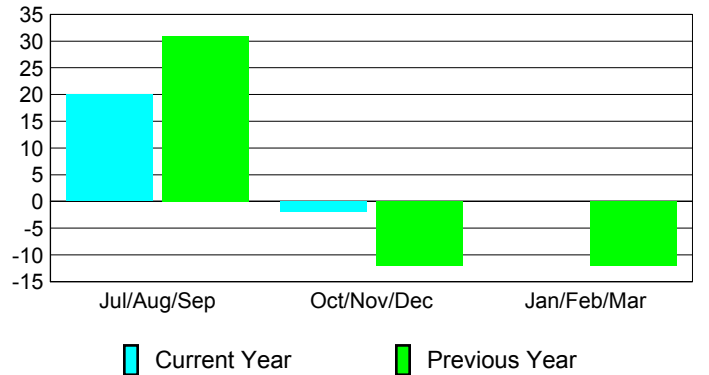

Membership Results
2012-2013

Membership
2011-2012

Month	Net Memb Goal	Actual New Memb	Actual Dropped Memb	Gain/Loss of Memb	Gain/Loss of Memb
Jul/Aug/Sep	30	60	-40	20	31
Oct/Nov/Dec	55	25	-27	-2	-12
Jan/Feb/Mar	10				-12
Totals	95	85	-67	18	7

Membership Results 2012-2013

Goal, New, Dropped, Gain/Loss

Comparison of Membership Gain/Loss

Current Year Compared to the Previous Year

Gender Comparison 2012-2013

Jul/Aug/Sep

Oct/Nov/Dec

Jan/Feb/Mar