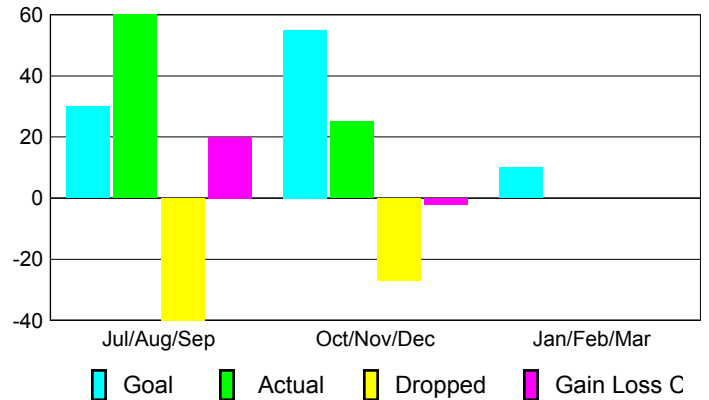

Membership Results 2012-2013

Goal, New, Dropped, Gain/Loss

Comparison of Membership Gain/Loss

Current Year Compared to the Previous Year